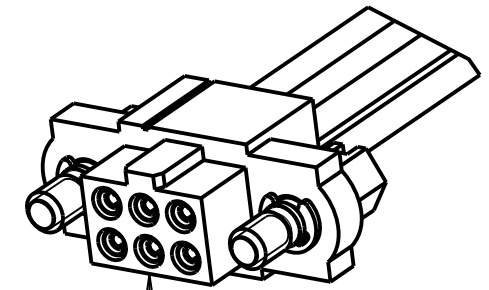

Customer Information Sheet

DRAWING No.: M80-FXXXX68F1-XXXXL

IF IN DOUBT - ASK

©

NOT TO SCALE

THIRD ANGLE PROJECTION

ALL DIMENSIONS IN mm

FEMALE MOULDING 1mm
POTTING WALL (I-OFF):
SEE ORDER CODE FOR
TOTAL No. OF CONTACTS

FEMALE MOULDING 5mm
POTTING WALL (I-OFF):
SEE ORDER CODE FOR
TOTAL No. OF CONTACTS

CONTACT No.	WIRE COLOUR
1	BLACK
2	BROWN
3	RED
4	ORANGE
5	YELLOW
6	GREEN
7	BLUE
8	VIOLET
9	GREY
10	WHITE

WIRE COLOURS REPEAT IN ABOVE ORDER FOR ASSEMBLIES OVER 10 CONTACTS

EXAMPLE PART No.:
10 CONTACT CONNECTOR WITH 150mm OF 22AWG WIRE AND 1mm POTTING WALL = M80-FF11068F1-0150L
50 CONTACT CONNECTOR WITH 150mm OF 24AWG WIRE AND 5mm POTTING WALL = M80-FE25068F1-0150L

ORDER CODE: