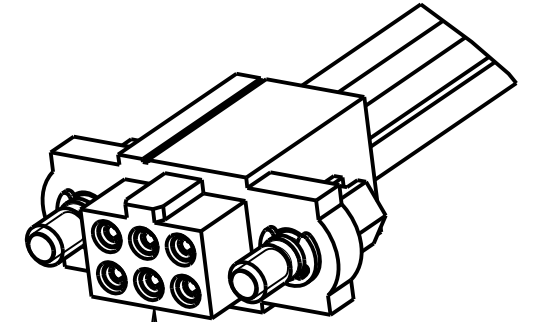

Customer Information Sheet

DRAWING No.: M80-FXXXX68F1-XXXXL

IF IN DOUBT - ASK

©

NOT TO SCALE

THIRD ANGLE PROJECTION

ALL DIMENSIONS IN mm

FEMALE MOULDING 1mm
POTTING WALL (I-OFF):
SEE ORDER CODE FOR
TOTAL No. OF CONTACTS

FEMALE MOULDING 5mm
POTTING WALL (I-OFF):
SEE ORDER CODE FOR
TOTAL No. OF CONTACTS

CONTACT No.	WIRE COLOUR
1	BLACK
2	BROWN
3	RED
4	ORANGE
5	YELLOW
6	GREEN
7	BLUE
8	VIOLET
9	GREY
10	WHITE

WIRE COLOURS REPEAT IN ABOVE ORDER FOR ASSEMBLIES OVER 10 CONTACTS

EXAMPLE PART No.:
10 CONTACT CONNECTOR WITH 150mm OF 22AWG WIRE AND 1mm POTTING WALL = M80-FF11068F1-0150L
50 CONTACT CONNECTOR WITH 150mm OF 24AWG WIRE AND 5mm POTTING WALL = M80-FE25068F1-0150L

ORDER CODE: