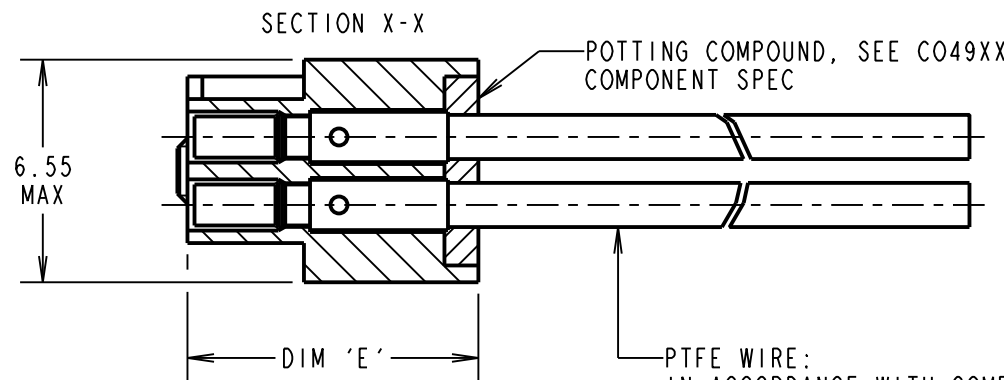

Customer Information Sheet

DRAWING No.: M80-FXXXX68F1-XXXXL

IF IN DOUBT - ASK

©

NOT TO SCALE

THIRD ANGLE PROJECTION

ALL DIMENSIONS IN mm

FEMALE MOULDING 1mm
POTTING WALL (I-OFF):
SEE ORDER CODE FOR
TOTAL No. OF CONTACTS

FEMALE MOULDING 5mm
POTTING WALL (I-OFF):
SEE ORDER CODE FOR
TOTAL No. OF CONTACTS

CONTACT No.	WIRE COLOUR
1	BLACK
2	BROWN
3	RED
4	ORANGE
5	YELLOW
6	GREEN
7	BLUE
8	VIOLET
9	GREY
10	WHITE

WIRE COLOURS REPEAT IN ABOVE ORDER FOR ASSEMBLIES OVER 10 CONTACTS

EXAMPLE PART No.:
10 CONTACT CONNECTOR WITH 150mm OF 22AWG WIRE AND 1mm POTTING WALL = M80-FF11068F1-0150L
50 CONTACT CONNECTOR WITH 150mm OF 24AWG WIRE AND 5mm POTTING WALL = M80-FE25068F1-0150L

ORDER CODE:

M80-FXXXX68F1-XXXXL

POTTING WALL:
E = 5mm
F = 1mm

WIRE AWG:
1 = 22AWG (LARGE BORE)
2 = 24AWG (SMALL BORE)
3 = 26AWG (SMALL BORE)
4 = 28AWG (SMALL BORE)

DIM 'D' LENGTH:
0060 = 60mm MIN
9999 = 9999mm MAX
(SEE TABLE FOR EXAMPLES)