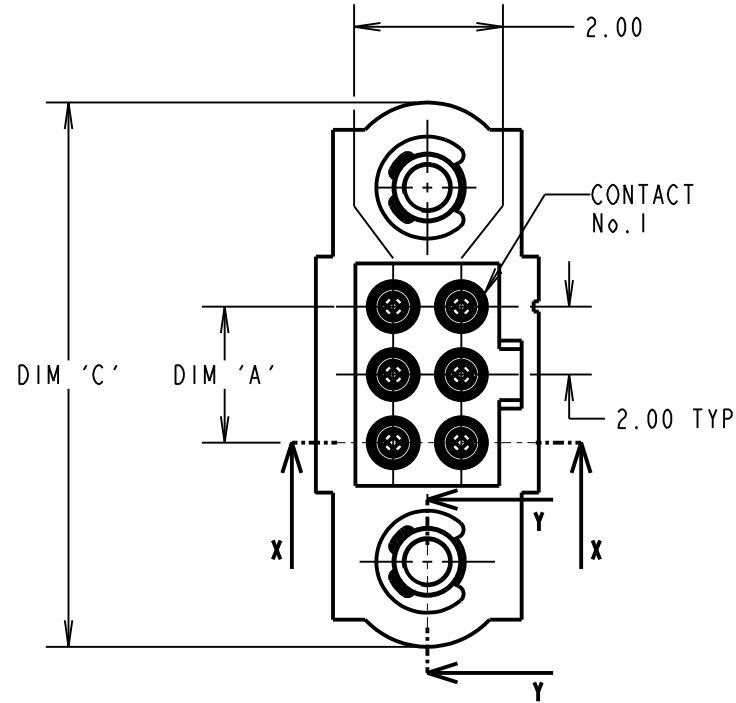

Customer Information Sheet

DRAWING No.: M80-FXXXX68F1-XXXXL

IF IN DOUBT - ASK

©

NOT TO SCALE

THIRD ANGLE PROJECTION

ALL DIMENSIONS IN mm

FEMALE MOULDING 1mm
POTTING WALL (I-OFF):
SEE ORDER CODE FOR
TOTAL No. OF CONTACTS

FEMALE MOULDING 5mm
POTTING WALL (I-OFF):
SEE ORDER CODE FOR
TOTAL No. OF CONTACTS

CONTACT No.	WIRE COLOUR
1	BLACK
2	BROWN
3	RED
4	ORANGE
5	YELLOW
6	GREEN
7	BLUE
8	VIOLET
9	GREY
10	WHITE

WIRE COLOURS REPEAT IN ABOVE ORDER FOR ASSEMBLIES OVER 10 CONTACTS

EXAMPLE PART No.:
10 CONTACT CONNECTOR WITH 150mm OF 22AWG WIRE AND 1mm POTTING WALL = M80-FF11068F1-0150L
50 CONTACT CONNECTOR WITH 150mm OF 24AWG WIRE AND 5mm POTTING WALL = M80-FE25068F1-0150L

ORDER CODE:

M80-FXXXX68F1-XXXXL

POTTING WALL:
E = 5mm
F = 1mm

WIRE AWG:
1 = 22AWG (LARGE BORE)
2 = 24AWG (SMALL BORE)
3 = 26AWG (SMALL BORE)
4 = 28AWG (SMALL BORE)

DIM 'D' LENGTH:
0060 = 60mm MIN
9999 = 9999mm MAX
(SEE TABLE FOR EXAMPLES)