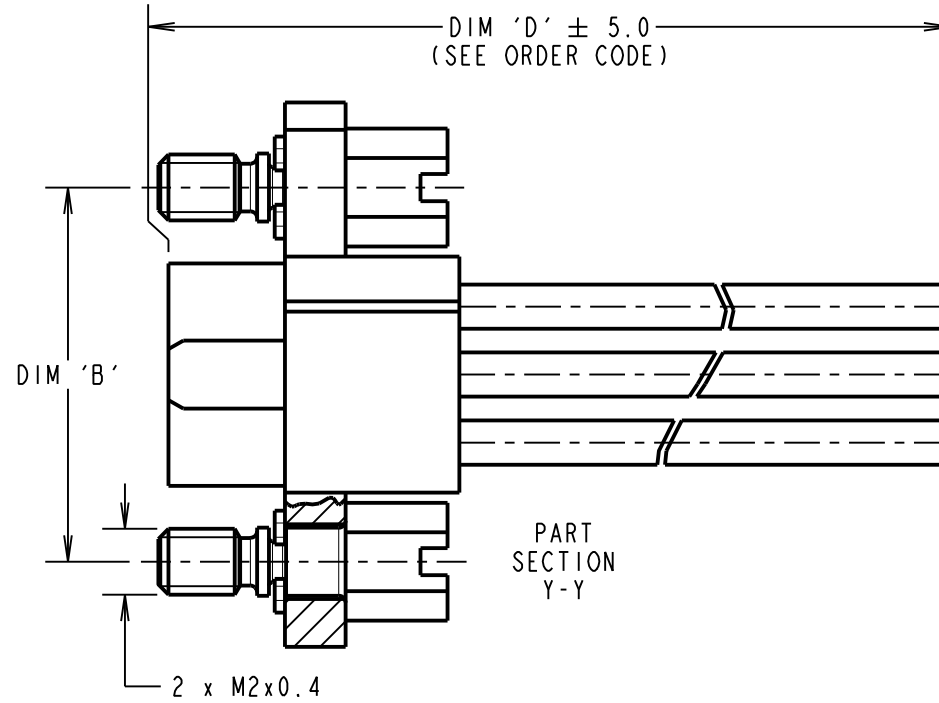

Customer Information Sheet

DRAWING No.: M80-FXXXX68F1-XXXXL

IF IN DOUBT - ASK

©

NOT TO SCALE

THIRD ANGLE PROJECTION

ALL DIMENSIONS IN mm

FEMALE MOULDING 1mm
POTTING WALL (I-OFF):
SEE ORDER CODE FOR
TOTAL No. OF CONTACTS

FEMALE MOULDING 5mm
POTTING WALL (I-OFF):
SEE ORDER CODE FOR
TOTAL No. OF CONTACTS

CONTACT No.	WIRE COLOUR
1	BLACK
2	BROWN
3	RED
4	ORANGE
5	YELLOW
6	GREEN
7	BLUE
8	VIOLET
9	GREY
10	WHITE

WIRE COLOURS REPEAT IN ABOVE ORDER FOR ASSEMBLIES OVER 10 CONTACTS

EXAMPLE PART No.:
10 CONTACT CONNECTOR WITH 150mm OF 22AWG WIRE AND 1mm POTTING WALL = M80-FF11068F1-0150L
50 CONTACT CONNECTOR WITH 150mm OF 24AWG WIRE AND 5mm POTTING WALL = M80-FE25068F1-0150L

ORDER CODE:

M80-FXXXX68F1-XXXXL

POTTING WALL:
E = 5mm
F = 1mm

WIRE AWG:
1 = 22AWG (LARGE BORE)
2 = 24AWG (SMALL BORE)
3 = 26AWG (SMALL BORE)
4 = 28AWG (SMALL BORE)

DIM 'D' LENGTH:
0060 = 60mm MIN
9999 = 9999mm MAX
(SEE TABLE FOR EXAMPLES)