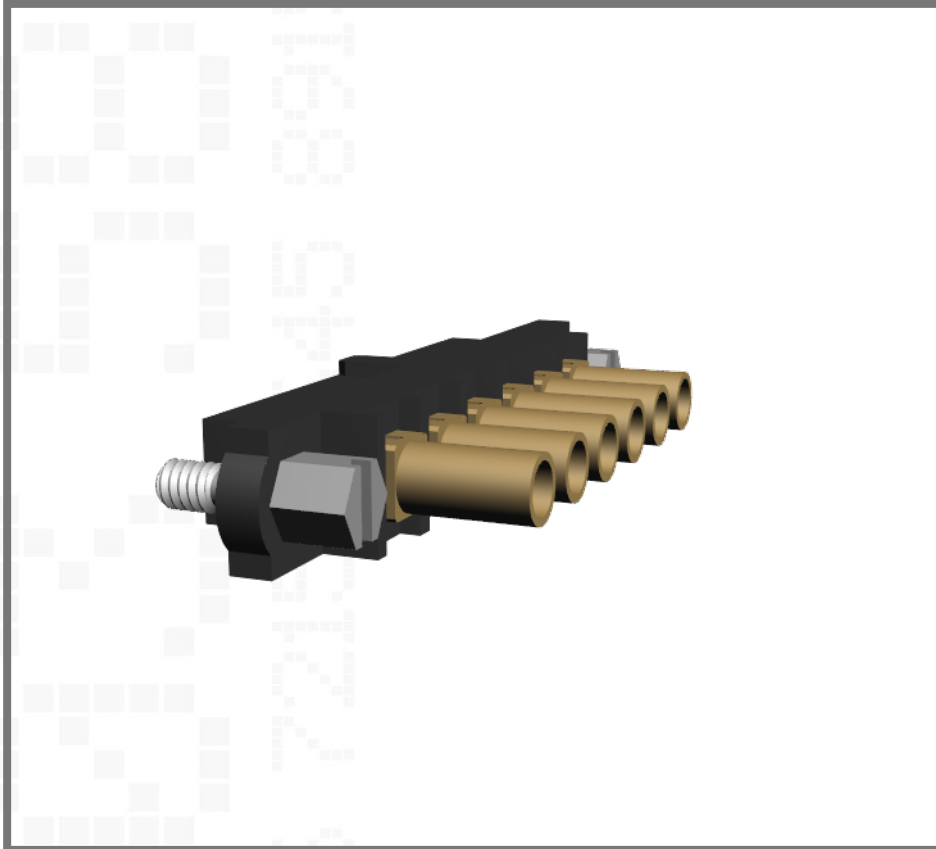

M80-FC305F1-06

Datamate Coax SIL Female Cable Connector, 4mm pitch

Technical Drawing:

[M80-FC305F1-XX.pdf](#)

Website

[M80-FC305F1-06](#)

Component Specification:

[C005XX](#)

[Request an evaluation sample](#)

Single row, suitable for RG178 (Ø2mm insulation), Gold finish, 6 contacts