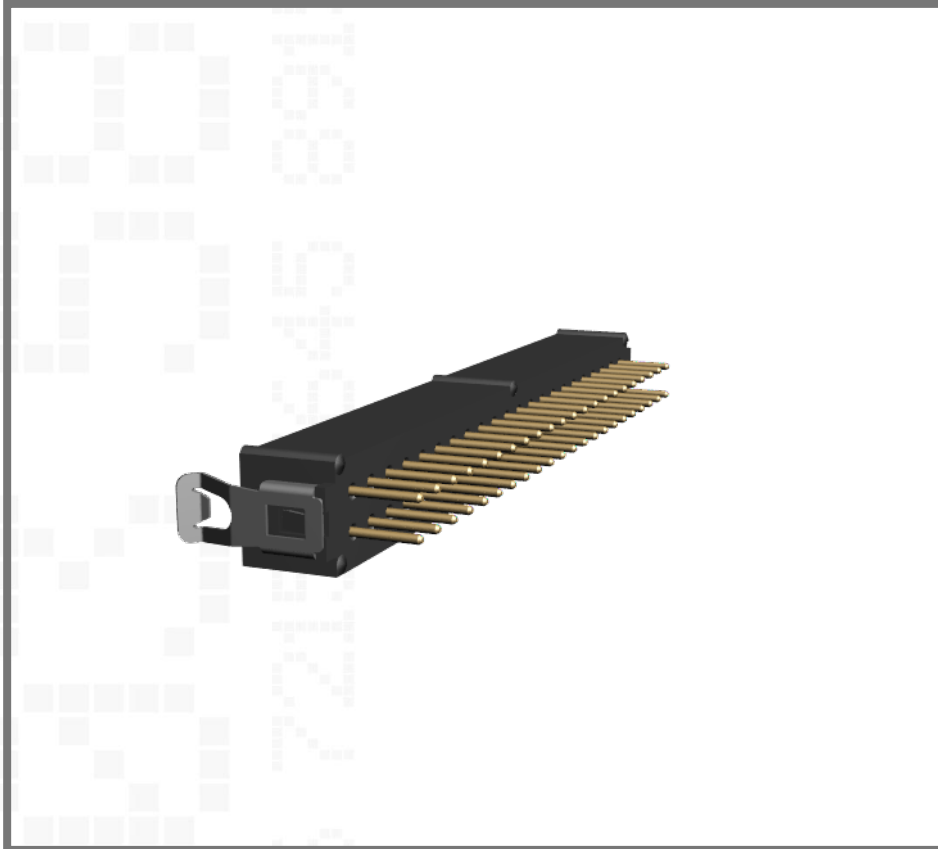

M80-8674405

Datamate L-Tek DIL Male Vertical PC Tail Connector, 2mm pitch

Double row, Locking Latch, 3mm tail, Gold, 22+22 contacts

Technical Drawing:

[M80-867.pdf](#)

Website

[M80-8674405](#)

Component Specification:

[C005XX](#)

[Request an evaluation sample](#)