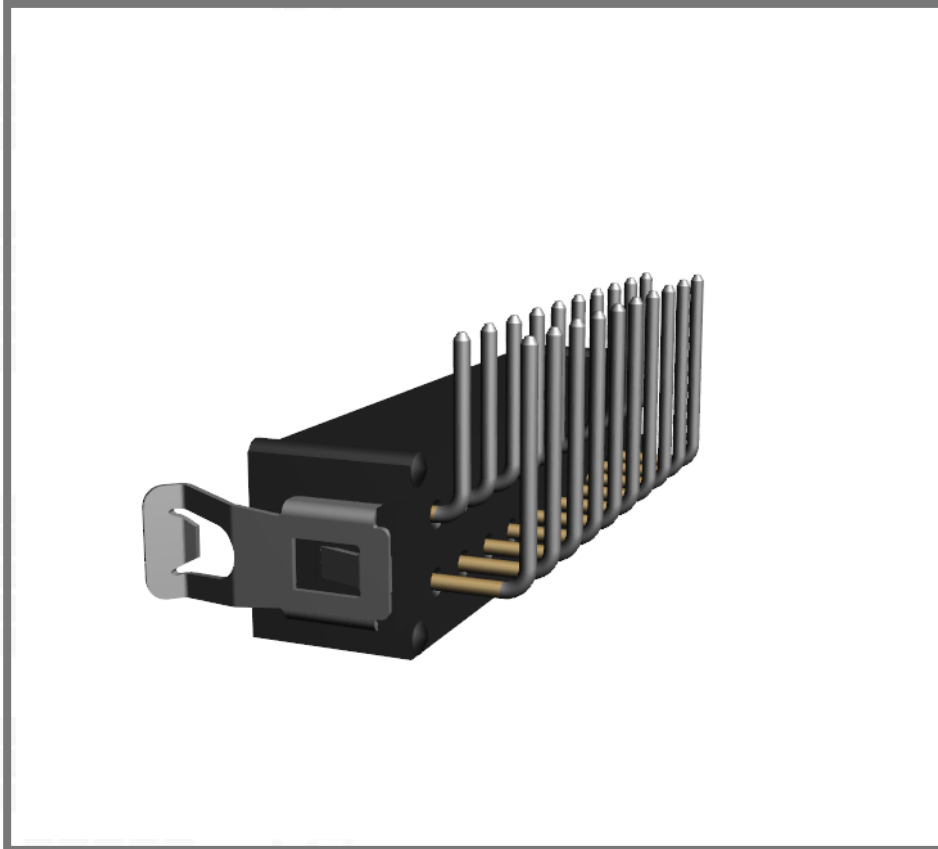

M80-8512022

Datamate L-Tek DIL Male Horizontal PC Tail Connector

2.00mm Pitch, 3mm Tail, Latches, Hi-Temp Moulding,
Selective Gold + Tin/Lead, 10 + 10 way

Technical Drawing:

[M80-8512022.pdf](#)

Website:

[M80-8512022](#)