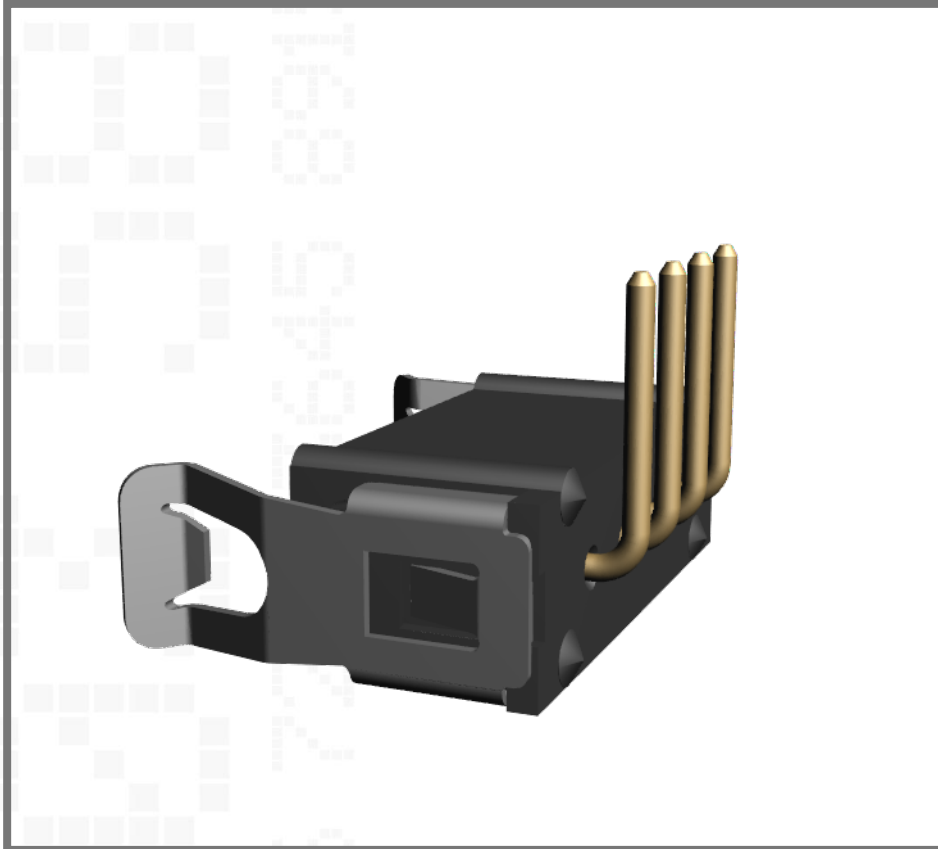

## M80-8420445

Datamate L-Tek SIL Male Horizontal PC Tail Connector, 2mm pitch

Single row, Locking Latch, 3mm tail, Gold, 4 contacts

Technical Drawing:

[M80-842.pdf](#)

Website

[M80-8420445](#)

Component Specification: