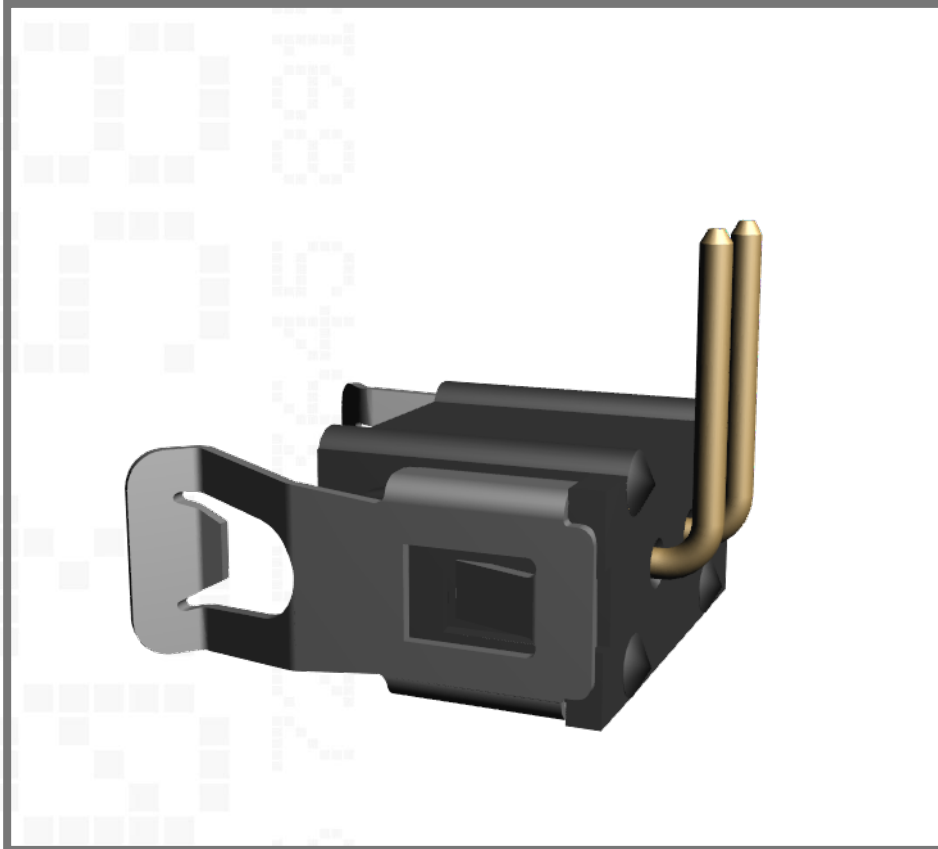

M80-8420245

Datamate L-Tek SIL Male Horizontal PC Tail Connector, 2mm pitch

Single row, Locking Latch, 3mm tail, Gold, 2 contacts

Technical Drawing:

[M80-842.pdf](#)

Website

[M80-8420245](#)

Component Specification: