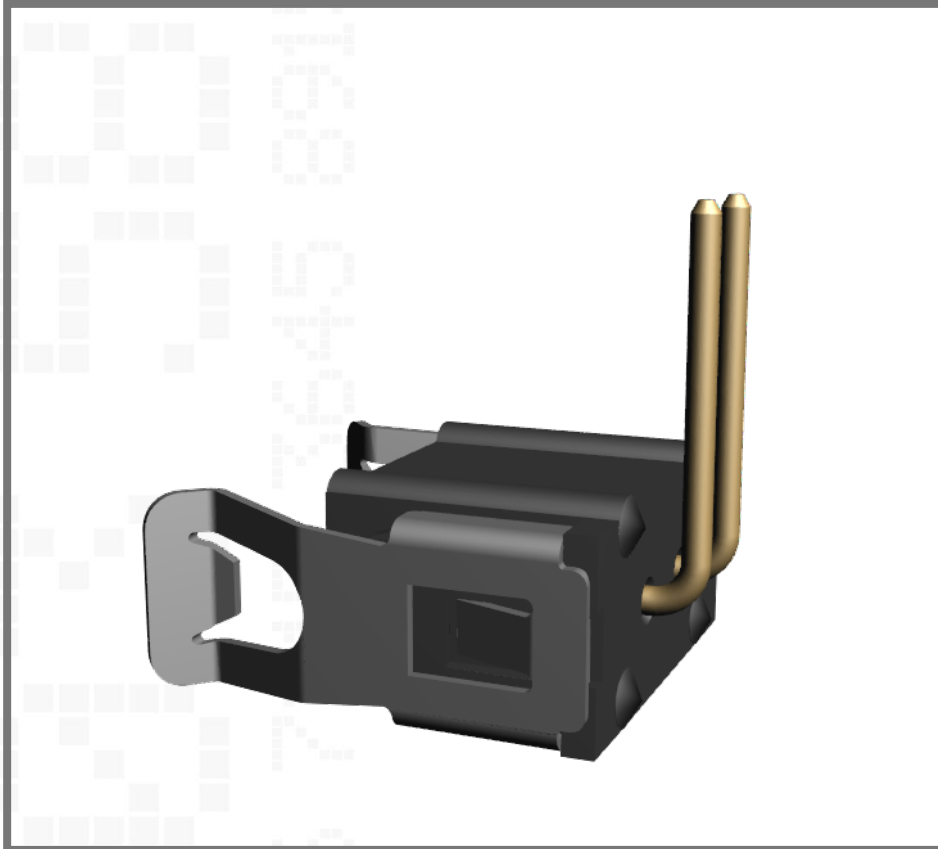

## M80-7920245

Datamate L-Tek SIL Male Horizontal PC Tail Connector, 2mm pitch

Single row, Locking Latch, 4.5mm tail, Gold, 2 contacts

Technical Drawing:

[M80-792.pdf](#)

Website

[M80-7920245](#)

Component Specification: