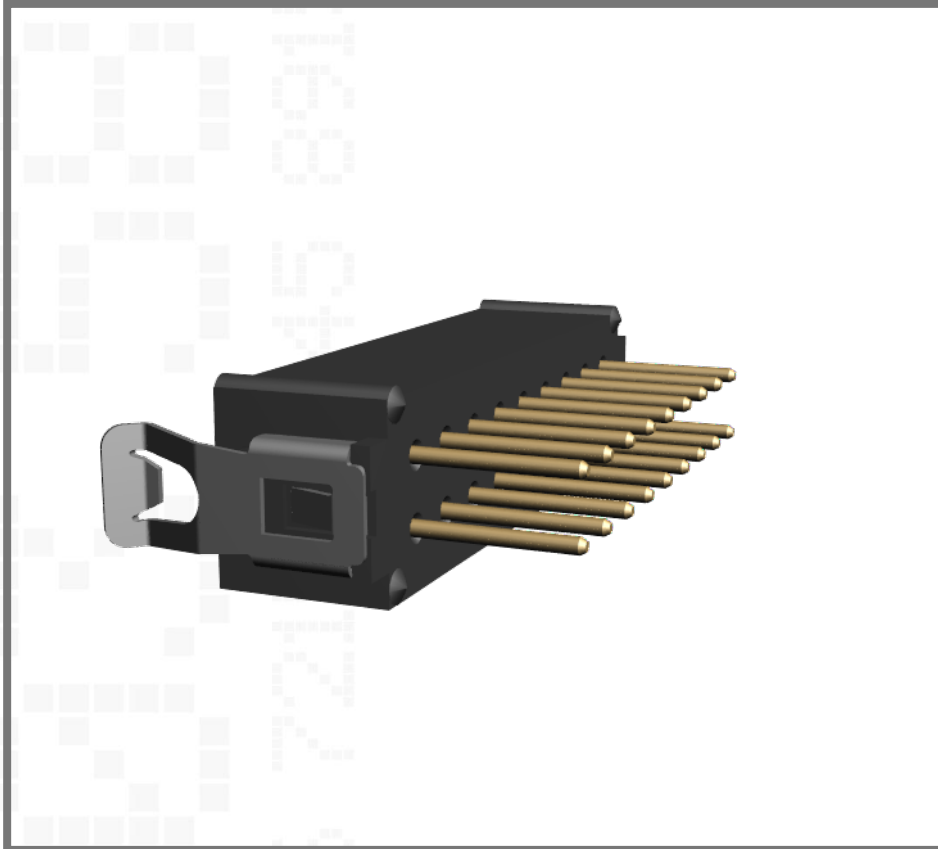

## M80-7531845

Datamate L-Tek DIL Male Vertical PC Tail Connector, 2mm pitch

Double row, Locking Latch, 4.5mm tail, Gold, 9+9 contacts

Technical Drawing:

[M80-753.pdf](#)

Website

[M80-7531845](#)

Component Specification:

[C005XX](#)

[Request an evaluation sample](#)