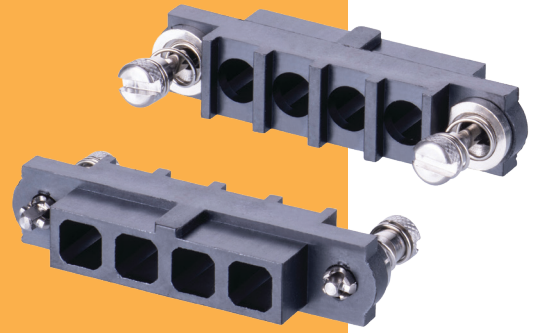

Datamate Mix-Tek Housings

Female Power/Coax Cable Housings - 101Lok

- Female cable housings fitted with secure, fast and simple bayonet fixings, no special tooling required.
- Mates with male connectors fitted with 101Lok receptacles.
- Housings only - compatible contacts must be purchased separately.
- Compatible with all power and coax female cable contacts.
- For other combinations shown on the Technical Drawing, please consult our Experts at www.harwin.com/contact.

263 Female

NO. OF POWER/COAX CONTACT POSITIONS

02, 03, 04, 06, 08

JACKSCREW

FC 101Lok fixing

All dimensions in mm.