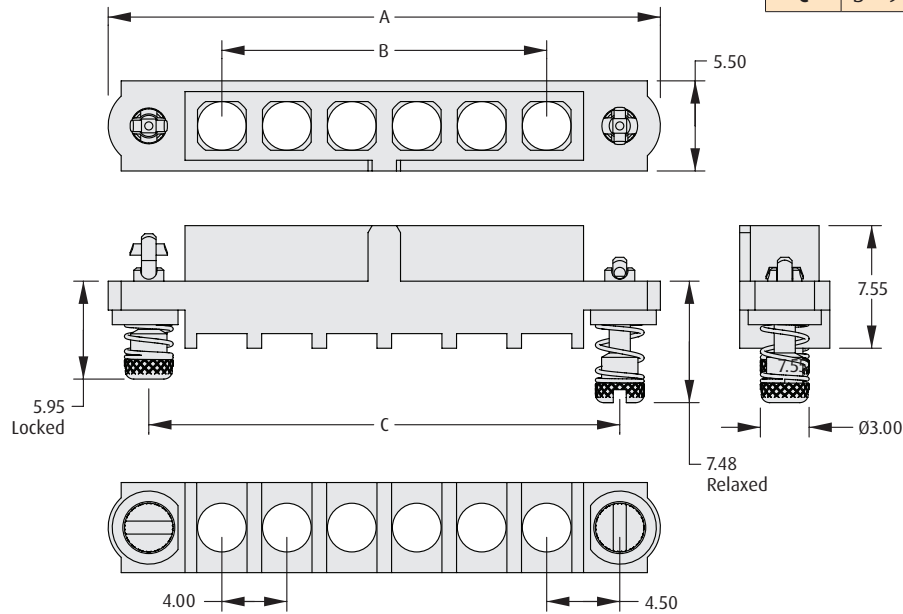

Datamate Mix-Tek Housings

Female Power/Coax Cable Housings - 101Lok

- Female cable housings fitted with secure, fast and simple bayonet fixings, no special tooling required.
- Mates with male connectors fitted with 101Lok receptacles.
- Housings only - compatible contacts must be purchased separately.
- Compatible with all power and coax female cable contacts.
- For other combinations shown on the Technical Drawing, please consult our Experts at www.harwin.com/contact.

DATAMATE MIX-TEK

101LOK

CALCULATION

A	B + 14
B	(No. of contact positions - 1) x 4
C	B + 9

HOW TO ORDER

M80 - 263 FC XX - 00 - 00

SERIES CODE

HOUSING

263 Female

NO. OF POWER/COAX CONTACT POSITIONS

02, 03, 04, 06, 08

JACKSCREW

FC 101Lok fixing

All dimensions in mm.