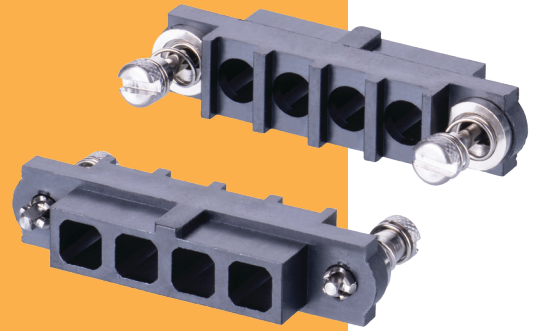

Datamate Mix-Tek Housings

Female Power/Coax Cable Housings - 101Lok

- Female cable housings fitted with secure, fast and simple bayonet fixings, no special tooling required.
- Mates with male connectors fitted with 101Lok receptacles.
- Housings only - compatible contacts must be purchased separately.
- Compatible with all power and coax female cable contacts.
- For other combinations shown on the Technical Drawing, please consult our Experts at www.harwin.com/contact.

263 Female

NO. OF POWER/COAX CONTACT POSITIONS

02, 03, 04, 06, 08

JACKSCREW

FC 101Lok fixing

All dimensions in mm.