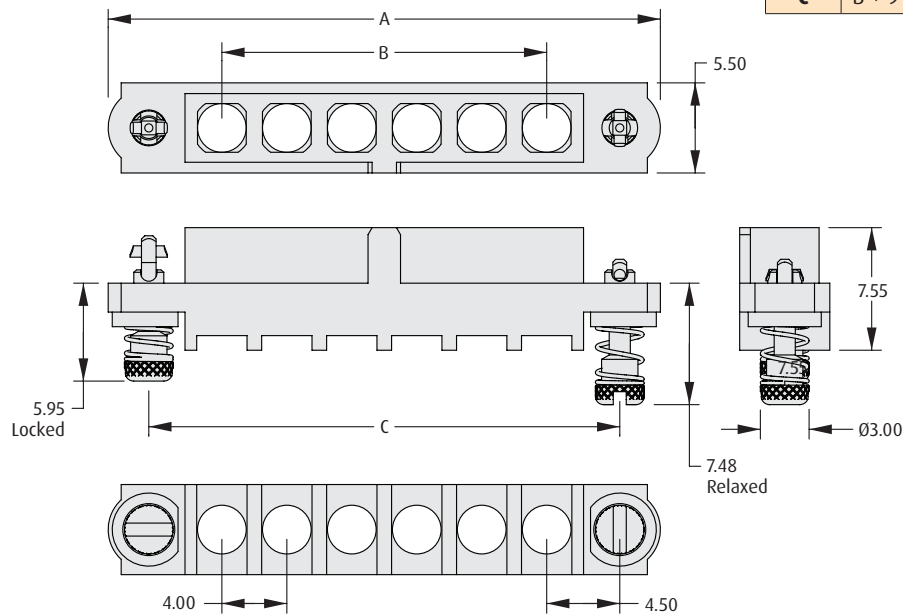

Datamate Mix-Tek Housings

Female Power/Coax Cable Housings - 101Lok

- Female cable housings fitted with secure, fast and simple bayonet fixings, no special tooling required.
- Mates with male connectors fitted with 101Lok receptacles.
- Housings only - compatible contacts must be purchased separately.
- Compatible with all power and coax female cable contacts.
- For other combinations shown on the Technical Drawing, please consult our Experts at www.harwin.com/contact.

DATAMATE MIX-TEK

101LOK

CALCULATION

A	B + 14
B	(No. of contact positions - 1) x 4
C	B + 9

HOW TO ORDER

M80 - 263 FC XX - 00 - 00

SERIES CODE

HOUSING

263 Female

NO. OF POWER/COAX CONTACT POSITIONS

02, 03, 04, 06, 08

JACKSCREW

FC 101Lok fixing

All dimensions in mm.