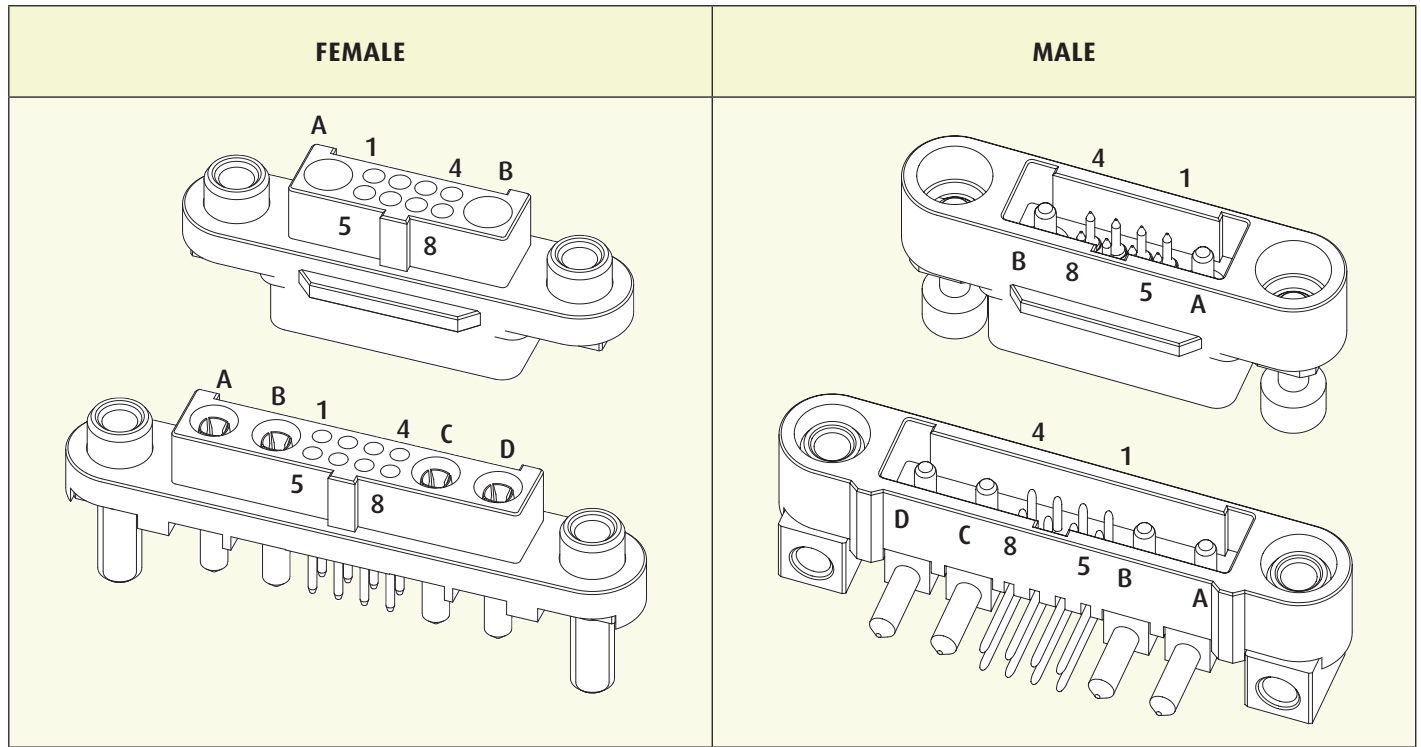

Gecko-MT Pin Numbering

Gecko-MT Mating Profiles

		FEMALE	
		VERTICAL THROUGHBOARD	CABLE
MALE	HORIZONTAL THROUGHBOARD	<p>Standard: 10.05 Reverse Fix: 9.15</p>	<p>Standard: 12.70 max Reverse Fix: 11.90 max</p>
	CABLE	<p>10.95 max</p>	<p>13.35 max</p>

All dimensions in mm.

Patent Published