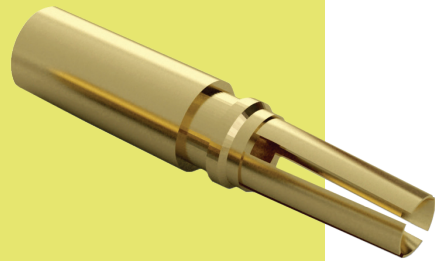

Gecko Screw-Lok Connectors

GECKO SCREW-LOK

Female Crimp Contacts, Dummy Contact

- ❖ 4-finger Beryllium Copper contact on a female connector.
- ❖ Crimp barrel meets all crimp guidelines and standards.
- ❖ 2A current capacity, resists high vibration and shock.
- ❖ Withstands extremes of temperature: -65°C to +150°C.
- ❖ Instruction video online at www.harwin.com/harwintv.
- ❖ Dummy Contact can be used for additional polarization of keying of multiple connectors. Also called Blanking Plug.