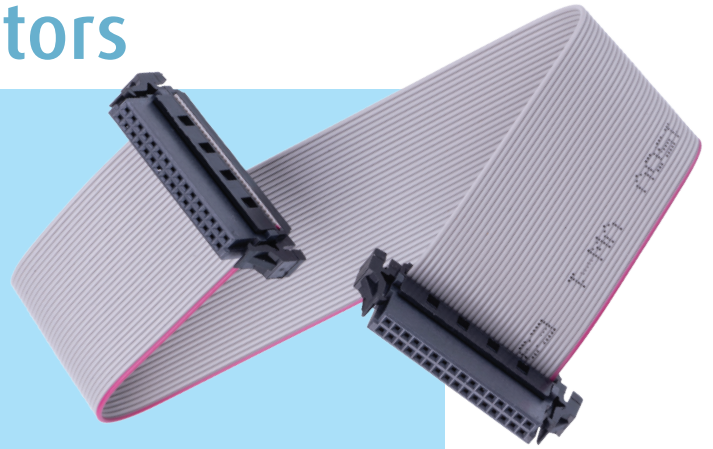

# Archer Kontrol Connectors

## Female Cable Assemblies

- ❖ Ready-made cable assemblies with female IDC connectors on both ends.
- ❖ Fitted with 30AWG ribbon cable to UL2678.
- ❖ Contact a1 is attached to a1, contact b1 attached to b1, etc.
- ❖ Compatible with all male Archer Kontrol connectors.
- ❖ For additional cable lengths, please consult our Experts at [www.harwin.com/contact](http://www.harwin.com/contact).