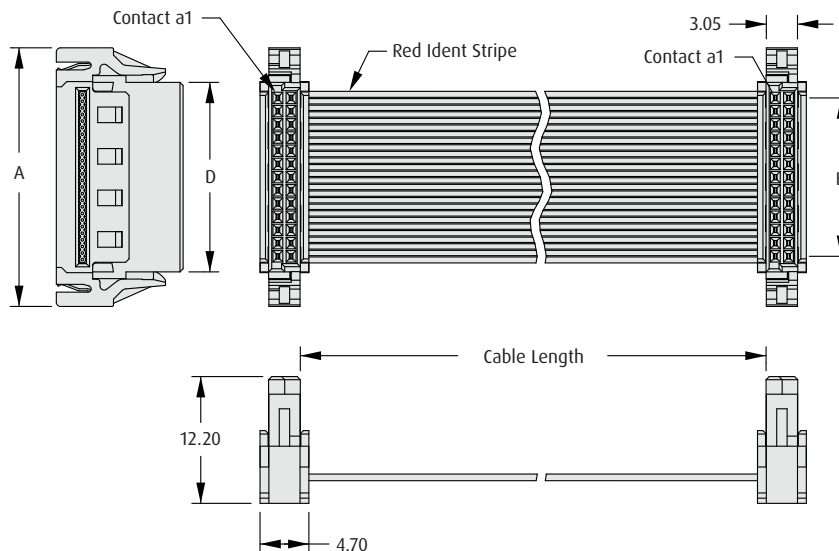

## Female Cable Assemblies

- ❖ Ready-made cable assemblies with female IDC connectors on both ends.
- ❖ Fitted with 30AWG ribbon cable to UL2678.
- ❖ Contact a1 is attached to a1, contact b1 attached to b1, etc.
- ❖ Compatible with all male Archer Kontrol connectors.
- ❖ For additional cable lengths, please consult our Experts at [www.harwin.com/contact](http://www.harwin.com/contact).

### HOW TO ORDER

**M55 - 800 XX 42 - XXXX - A**

**SERIES CODE**

**TOTAL NO. OF CONTACTS**

12, 16, 20, 26, 32, 40, 50, 68, 80

**CABLE LENGTH**

**0150** 150mm

**0300** 300mm