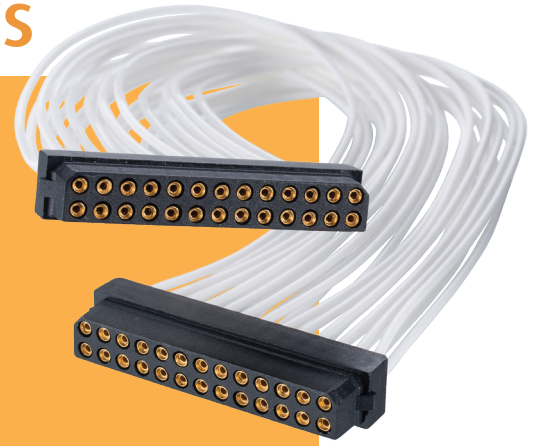

Datamate L-Tek Connectors

Female Cable Assemblies

- Ready-made cable assemblies, fully tested and inspected.
- Constructed with Contact 1 to Contact 1, Contact 2 to Contact 2, etc.
- Double Row connectors (10 contacts and larger) compatible with plastic Hood shown on following page.
- For multicolor sequence, check applicable Technical Drawing.