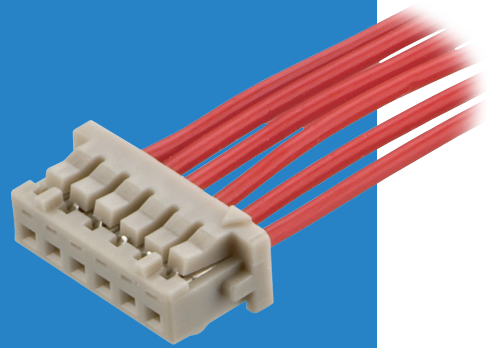

M30 Connectors

Female Crimp Housing

- Loose or reeled contacts.
- Crimp contacts or pre-cabled contacts are ordered separately - see the following pages.

1.25mm (.049") PITCH

HOUSING

CALCULATION

A	$B + 2.9$
B	$1.25 \times (\text{No. of contacts per row} - 1)$

HOW TO ORDER

M30 - 110 XX 00

SERIES CODE

NO. OF CONTACTS PER ROW
02 to 15

All dimensions in mm.