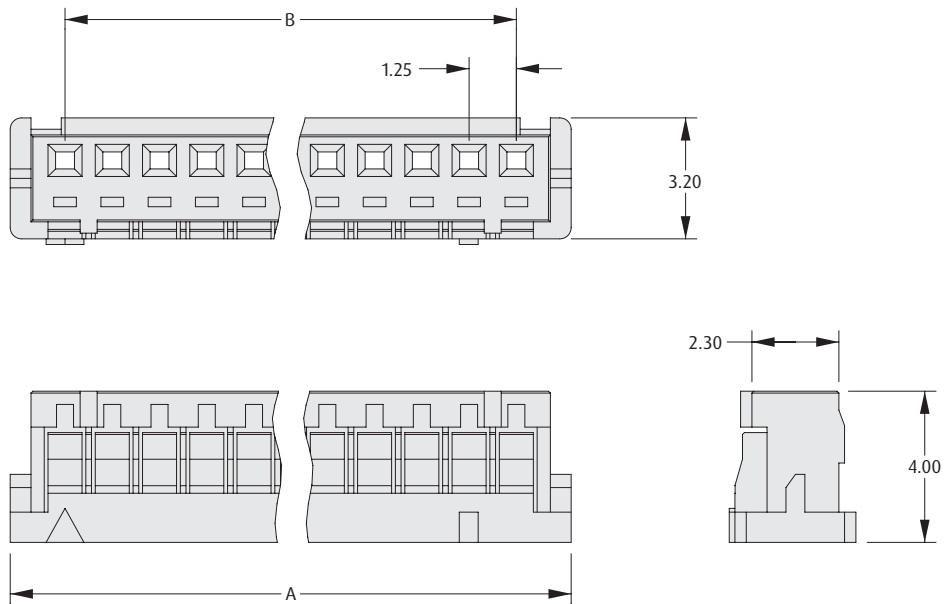

M30 Connectors

Female Crimp Housing

- Loose or reeled contacts.
- Crimp contacts or pre-cabled contacts are ordered separately - see the following pages.

1.25mm (.049") PITCH

HOUSING

CALCULATION

A	$B + 2.9$
B	$1.25 \times (\text{No. of contacts per row} - 1)$

HOW TO ORDER

M30 - 110 XX 00

SERIES CODE

NO. OF CONTACTS PER ROW
02 to 15

All dimensions in mm.