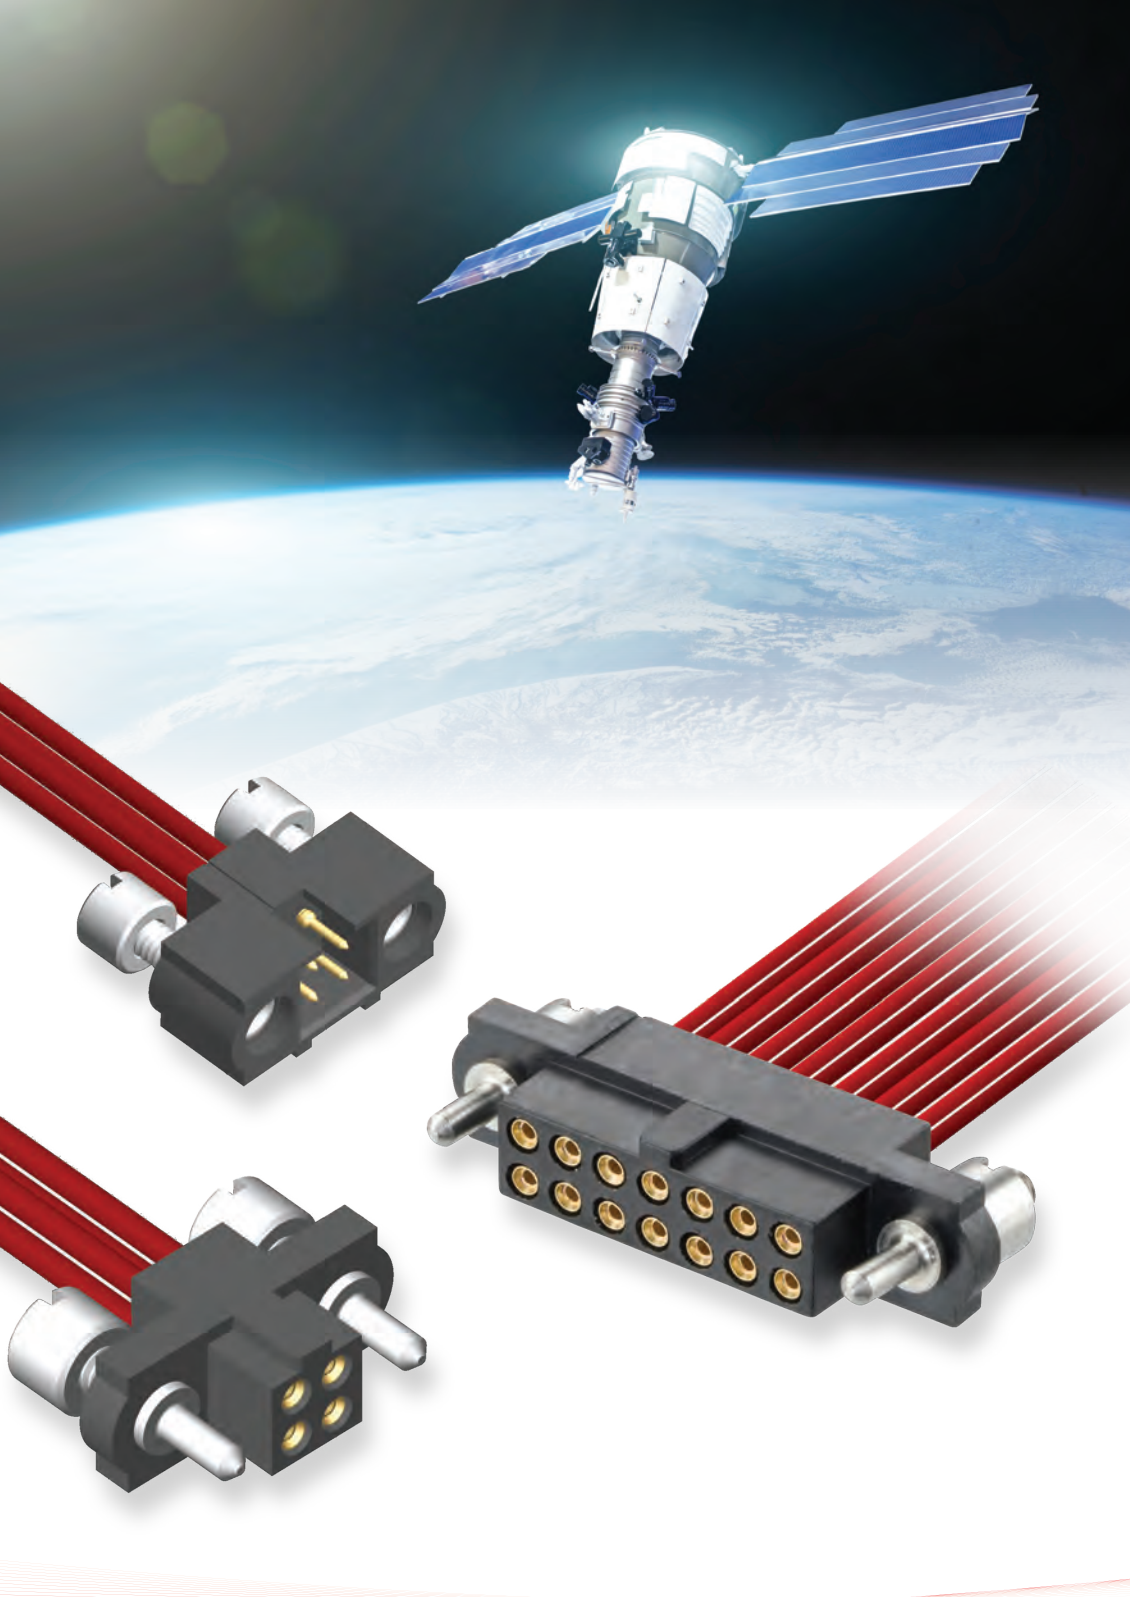

Products in Action

Video transmission from Satellite

Application:

Satellite TV from Geostationary Orbit.

Background:

Customer manufactures enclosed server units for launch and operation in earth-orbit satellites. Two units are plugged together within the satellite body.

The Challenge:

Panel-to-panel connection rugged enough to survive launch and orbiting conditions, yet easy to blind-mate on assembly.

Harwin Solution:

Using Datamate J-Tek with a combination of female guide pins and male panel mount, both cable connections provide panel mounting with high-reliability performance.